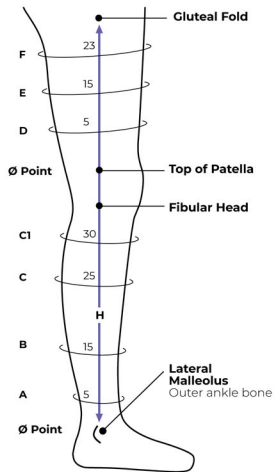

Circumference
Left Right

F _____

E _____

D _____

Cl _____

C _____

B _____

A _____

H _____

H Length

Short: 61-70.9cm

Regular: 71-80.9cm

Tall: 81-91cm

THIGH HIGH

	Small	Medium	Large	X Large
F	48-58cm	56-66cm	64-74cm	74-84cm
E	43-53cm	51-61cm	58-68cm	68-78cm
D	38-48cm	46-56cm	53-63cm	63-73cm
Cl	32-42cm	37-47cm	42-52cm	51-61cm
C	29-39cm	34-44cm	39-49cm	48-58cm
B	24-34cm	29-39cm	33-43cm	41-51cm
A	20-29cm	21-30cm	25-36cm	32-42cm