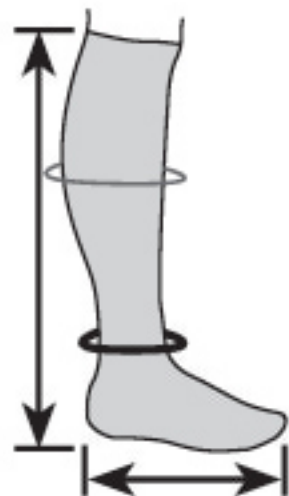

THERAFIRMLight® 10–15mmHg* Women's Trouser Socks

Size	Ankle	Calf	Length	Shoe Size
Small	7.5"–9" (19–22cm)	13"–15.5" (33–39cm)	13"–19" (33–48cm)	5.5–7.5
Medium	9.25"–10.75" (24–27cm)	15"–17.5" (38–44cm)	14"–20" (36–51cm)	8–11
Large	9.5"–11" (24–28cm)	17.75"–18.5" (45–47cm)	14"–18" (36–56cm)	7–10

*The mean compression for an average ankle size.