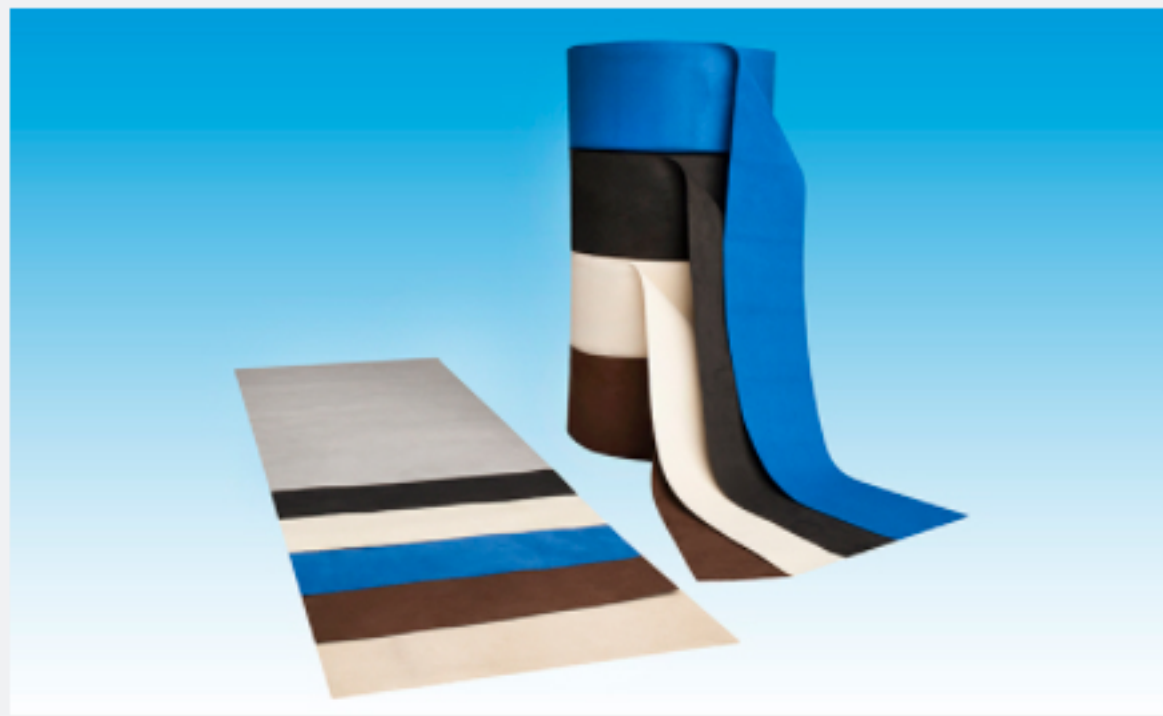

J-SUEDE

Micro-fiber, non-woven fabric.
0.8 mm thick

- 802EMB is an embossed, textured Black J-Suede
- J-Suede comes in full rolls of 55" wide x 50 yards or 55 yards.
- All sheet sizes are 36" x 55"
- Please call for volume pricing.

ROLLS

PRODUCT #	COLOR	SHEET SIZE	SQ FT/SHEET
801	Light Tan	36" x 55"	13.75 SF
802	Black	36" x 55"	13.75 SF
802EMB	Black	36" x 55"	13.75 SF
803	Blue	36" x 55"	13.75 SF
804	Light Grey	36" x 55"	13.75 SF
805	Brown	36" x 55"	13.75 SF
808	Camel	36" x 55"	13.75 SF