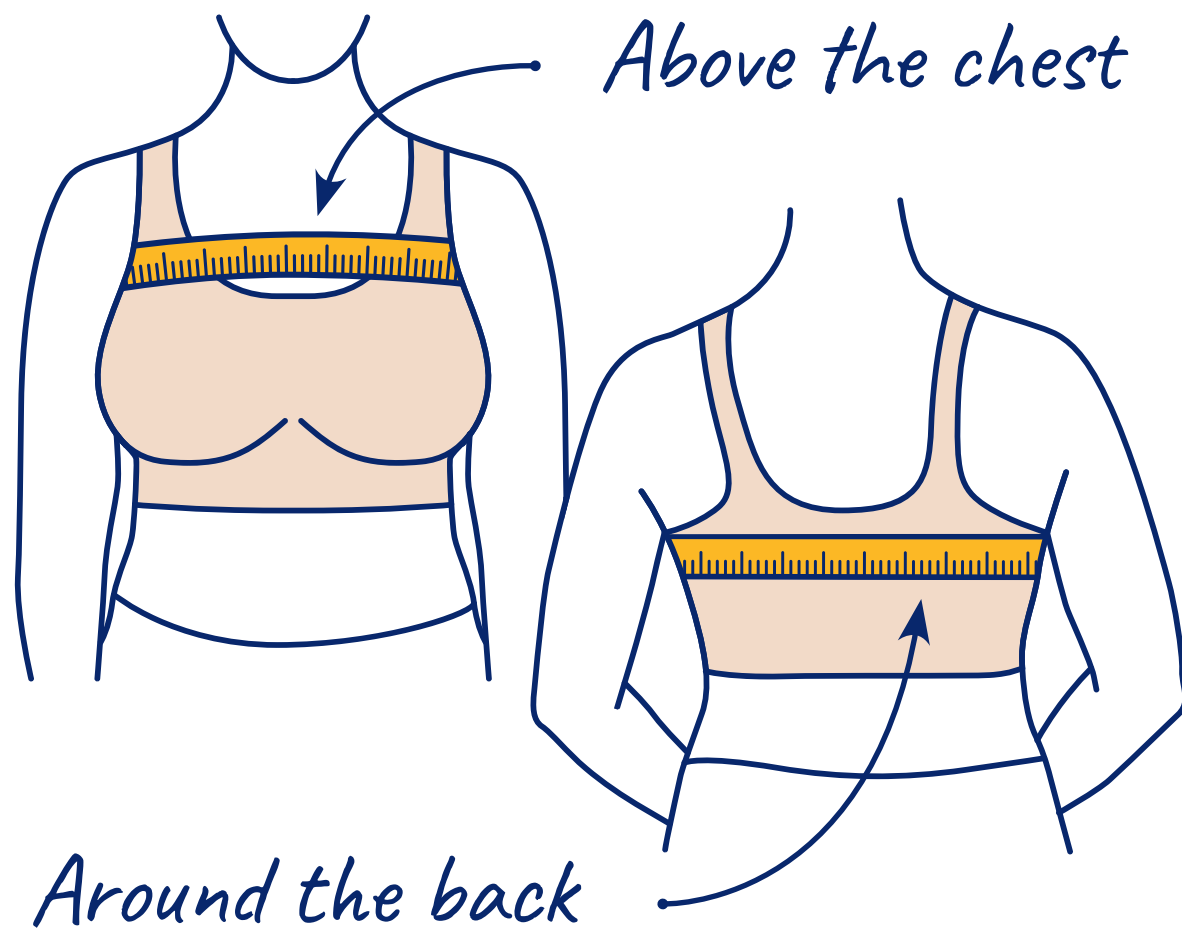

Just **ONE** measurement!

BAND SIZE MEASUREMENT

Band size is your rib band size shown here.
ie: 36 in/91 cm = M

Fit Tips!

Need flexibility?

- ♥ HuggerPRIMA & VIDA: Add an Extender to flex your fit

In between sizes?

- ♥ HuggerPRIMA: Upsize one size
- ♥ All other Huggers: Downsize one size

DD cup or higher?

- ♥ HuggerPRIMA & LUMA: Upsize one size