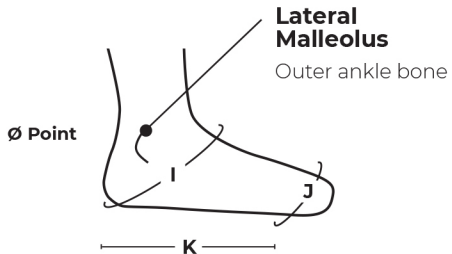

Circumference

Left Right

I _____

J _____

Length

K _____

K: Measure **medial** length from heel to 1st metatarsal head

Measuring Instructions

Foot Size:

- I:** Measure circumference of ankle bend and heel
- J:** Measure circumference across metatarsal heads
- K:** Measure length from heel to 1st metatarsal head

Coolflex Standard Foot Size Chart (I-K)

(Available in Black Only)

	Small		Medium / Large		X Large / XX Large	
	Regular	Long	Regular	Long	Regular	Long
I	28–38cm	28–38cm	30–43cm	30–43cm	34–49cm	34–49cm
J	22–26cm	22–26cm	25–30cm	25–30cm	28–33cm	28–33cm
K	14–18cm	19–21cm	18–20cm	21–23cm	20–22cm	23–25cm