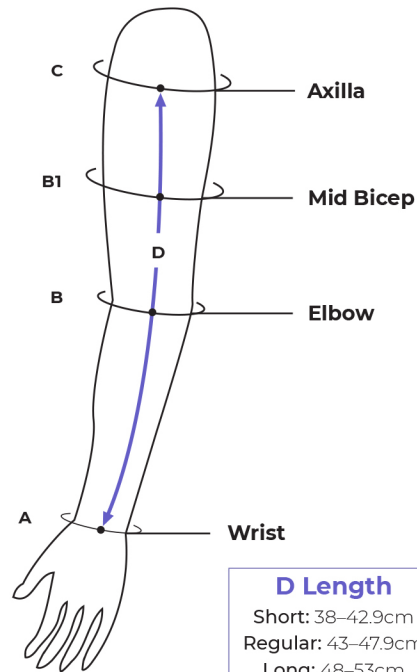

## Coolflex Arm Sizing Chart (A-C)

	Small	Medium	Large	X large
C	23-32cm	28-37cm	33-43cm	39-49cm
B1	22-30cm	26-34cm	30-39cm	35-44cm
B	20-27cm	24-31cm	28-35cm	32-39cm
A	14-19cm	15-20cm	16-21cm	18-23cm

### Left

Short	2101-ARS-L	2102-ARS-L	2103-ARS-L	2104-ARS-L
Regular	2101-ARR-L	2102-ARR-L	2103-ARR-L	2104-ARR-L
Long	2101-ARL-L	2102-ARL-L	2103-ARL-L	2104-ARL-L

## Circumference

Left Right

C \_\_\_\_\_

B1 \_\_\_\_\_

D \_\_\_\_\_

B \_\_\_\_\_

A \_\_\_\_\_

### D Length

Short: 38-42.9cm

Regular: 43-47.9cm

Long: 48-53cm

Measure length along dorsal aspect