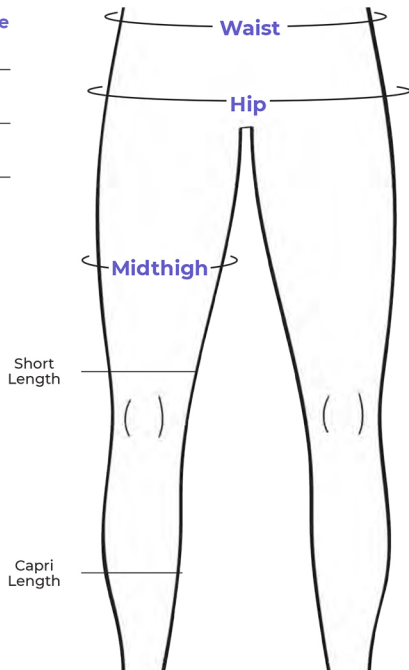

### Circumference

Waist \_\_\_\_\_

Hip \_\_\_\_\_

Midthigh \_\_\_\_\_

## Compresshort Sizing Chart (Waist, Hip, Midthigh)

(Available in Black Only)

	Waist	Hip	Midthigh	Calf	Product SKU (Short)	Product SKU (Capri)
Small	69-76cm	84-91cm	41-46cm	28-32cm	1301-CS	1301-CP
Small Max	76-86cm	91-102cm	41-46cm	28-32cm	1301-CM	1301-CPM
Medium	76-86cm	91-102cm	46-53cm	34-40cm	1302-CS	1302-CP
Medium Max	86-97cm	102-112cm	46-53cm	34-40cm	1302-CM	1302-CPM
Large	86-97cm	102-112cm	53-61cm	40-46cm	1303-CS	1303-CP
Large Max	97-112cm	112-127cm	53-61cm	40-46cm	1303-CM	1303-CPM
X Large	97-112cm	112-127cm	61-71cm	46-53cm	1304-CS	1304-CP
X Large Max	112-132cm	127-147cm	61-71cm	46-53cm	1304-CM	1304-CPM
2X Large	112-132cm	127-147cm	71-81cm	53-61cm	1305-CS	1305-CP
2X Large Max	132-152cm	147-168cm	71-81cm	53-61cm	1305-CM	1305-CPM
3X Large	132-152cm	147-168cm	81-91cm	61-71cm	1306-CS	1306-CP
3X Large Max	152-172cm	168-188cm	81-91cm	61-71cm	1306-CM	1306-CPM
4X Large	152-172cm	168-188cm	91-101cm	71-81cm	1307-CS	1307-CP
4X Large Max	172-193cm	188-208cm	91-101cm	71-81cm	1307-CM	1307-CPM
5X Large	172-193cm	188-208cm	101-112cm	81-91cm	1308-CS	1308-CP

**Note:** Custom sizes available.