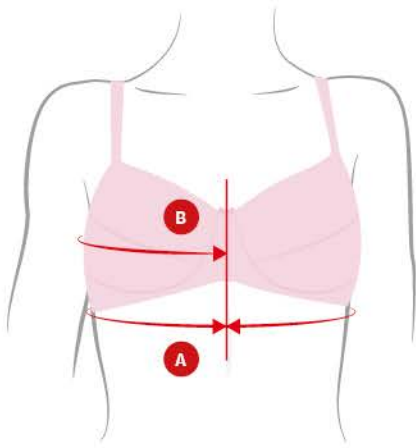

# SIZING CHART

	Cup	Sizes based on body height 5'5" to 5'8"													
<b>A</b>	<b>Underbust measurement in inches</b>	-	24½-26¼	24¼-26¼	28¾-30¼	30¾-32¼	32¼-34¼	34¾-36¼	36¾-38¼	38½-40¼	40½-42	42½-44	44½-46	46½-48	
	<b>Corresponding band size</b>	-	30	32	34	36	38	40	42	44	46	48	50	52	
<b>B</b>	<b>Overbust measurement in inches results in the corresponding cup size.</b> <small>(Please note: Cup sizes over DD can often accommodate larger bust measurements than shown above.)</small>		<b>AA</b>	29½-30¼	31½-32¼	33½-34¼	35½-36¼	37½-38¼	39¾-40¼	41¼-42	43¼-44	45¼-46	47¼-48	49¼-50	51¼-52
			<b>A</b>	30¼-31	32¼-33	34¼-35	36¼-37	38¼-39	40¼-41	42-43	44-45	46-47	48-48¾	50-50¾	52-52¾
			<b>B</b>	31-32	33-33¾	35-35¾	37-37¾	39-39¾	41-41¾	43-43¾	45-45¾	47-47¾	48¾-49½	50¾-51½	52¾-53½
			<b>C</b>	32-32¾	33¾-34½	35¾-36½	37¾-38½	39¾-40½	41¾-42½	43¾-44½	45¾-46½	47¾-48½	49½-50½	51½-52¼	53½-54¼
			<b>D</b>	32¾-33½	34¾-35½	36¾-37½	38½-39¼	40½-41¼	42½-43¼	44½-45¼	46½-47¼	48½-49¼	50½-51¼	52¼-53	54¼-55
			<b>DD</b>	33½-34¼	35½-36¼	37½-38¼	39½-40¼	41¼-42	43¼-44	45¼-46	47¼-48	49¼-50	51¼-52	53-54	55-56
			<b>DDD</b>	34¼-35	36¼-37	38¼-39	40¼-41	42-43	44-45	46-47	48-48¾	50-50¾	52-52¾	54-54¾	56-56¾
			<b>G</b>	35-35¾	37-37¾	39-39¾	41-41¾	43-43¾	45-45¾	47-47¾	48¾-49½	50¾-51½	52¾-53½	54¾-55½	56¾-57½
<b>C</b>	<b>Panty, Swimwear</b>	-	4	6	8	10	12	14	16	18	20	22	24	26	
	<b>Waist measurement</b>	-	22¾-24½	25-26¾	26¾-28¼	28¾-30	30¾-32¼	32¾-34¼	34¾-36¼	36¾-38¼	38½-40¼	40½-42	42½-44	44½-46	
	<b>Hip measurement</b>	-	34¾-36¼	36¼-37¾	37¾-39¼	39¾-41	41-42½	42½-44	44-45¾	45¾-47¼	47¼-48¾	48¾-50½	50½-52	52-53½	
	<b>Garment size</b>	-	XS	S		M		L		XL		2XL		3XL	
<b>D</b>	<b>Cup size with corresponding garment size</b>	<b>A</b>	XS	S	S	S	M	M	L	L	XL	XL	2XL	2XL	
		<b>B</b>	XS	S	S	M	M	L	L	XL	XL	2XL	2XL	3XL	
		<b>C</b>	XS	S	S	M	M	L	L	XL	XL	2XL	2XL	3XL	
		<b>D</b>	S	S	M	M	L	L	XL	XL	2XL	2XL	3XL	3XL	