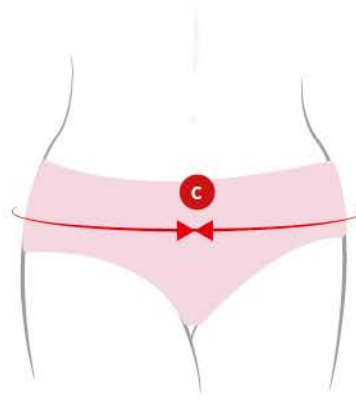

# SIZING CHART

	Cup	Sizes based on body height 5'5" to 5'8"													
<b>A</b>	<b>Underbust measurement in inches</b>	-	24½-26¼	24¼-26¼	28¾-30¼	30¾-32¼	32¼-34¼	34¾-36¼	36¾-38¼	38½-40¼	40½-42	42½-44	44½-46	46½-48	
	<b>Corresponding band size</b>	-	30	32	34	36	38	40	42	44	46	48	50	52	
<b>B</b>	<b>Overbust measurement in inches results in the corresponding cup size.</b> <small>(Please note: Cup sizes over DD can often accommodate larger bust measurements than shown above.)</small>		<b>AA</b>	29½-30¼	31½-32¼	33½-34¼	35½-36¼	37½-38¼	39¾-40¼	41¼-42	43¼-44	45¼-46	47¼-48	49¼-50	51¼-52
			<b>A</b>	30¼-31	32¼-33	34¼-35	36¼-37	38¼-39	40¼-41	42-43	44-45	46-47	48-48¾	50-50¾	52-52¾
			<b>B</b>	31-32	33-33¾	35-35¾	37-37¾	39-39¾	41-41¾	43-43¾	45-45¾	47-47¾	48¾-49½	50¾-51½	52¾-53½
			<b>C</b>	32-32¾	33¾-34½	35¾-36½	37¾-38½	39¾-40½	41¾-42½	43¾-44½	45¾-46½	47¾-48½	49½-50½	51½-52¼	53½-54¼
			<b>D</b>	32¾-33½	34¾-35½	36¾-37½	38½-39¼	40½-41¼	42½-43¼	44½-45¼	46½-47¼	48½-49¼	50½-51¼	52¼-53	54¼-55
			<b>DD</b>	33½-34¼	35½-36¼	37½-38¼	39½-40¼	41¼-42	43¼-44	45¼-46	47¼-48	49¼-50	51¼-52	53-54	55-56
			<b>DDD</b>	34¼-35	36¼-37	38¼-39	40¼-41	42-43	44-45	46-47	48-48¾	50-50¾	52-52¾	54-54¾	56-56¾
			<b>G</b>	35-35¾	37-37¾	39-39¾	41-41¾	43-43¾	45-45¾	47-47¾	48¾-49½	50¾-51½	52¾-53½	54¾-55½	56¾-57½
<b>C</b>	<b>Panty, Swimwear</b>	-	4	6	8	10	12	14	16	18	20	22	24	26	
	<b>Waist measurement</b>	-	22¾-24½	25-26¾	26¾-28¼	28¾-30	30¾-32¼	32¾-34¼	34¾-36¼	36¾-38¼	38½-40¼	40½-42	42½-44	44½-46	
	<b>Hip measurement</b>	-	34¾-36¼	36¼-37¾	37¾-39¼	39¾-41	41-42½	42½-44	44-45¾	45¾-47¼	47¼-48¾	48¾-50½	50½-52	52-53½	
	<b>Garment size</b>	-	XS	S		M		L		XL		2XL		3XL	
<b>D</b>	<b>Cup size with corresponding garment size</b>	<b>A</b>	XS	S	S	S	M	M	L	L	XL	XL	2XL	2XL	
		<b>B</b>	XS	S	S	M	M	L	L	XL	XL	2XL	2XL	3XL	
		<b>C</b>	XS	S	S	M	M	L	L	XL	XL	2XL	2XL	3XL	
		<b>D</b>	S	S	M	M	L	L	XL	XL	2XL	2XL	3XL	3XL	