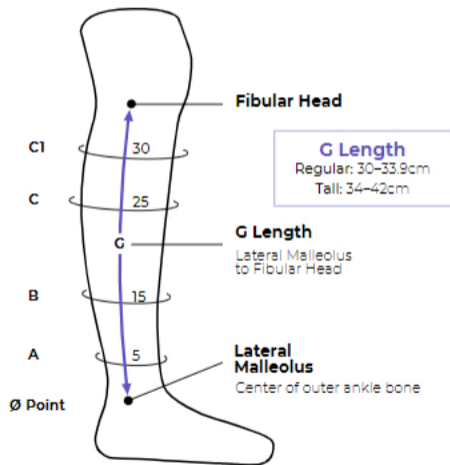

REQUIRED MEASUREMENTS

Compreflex Transition – Calf Sizing Chart (A-C1)

	Small	Medium	Large	X Large	XX Large	
C1	29-39cm	34-44cm	40-50cm	46-56cm	54-64cm	
C	29-39cm	34-44cm	40-50cm	46-56cm	54-64cm	
B	24-34cm	29-39cm	34-44cm	39-49cm	44-55cm	
A	19-26cm	21-30cm	26-36cm	31-41cm	36-46cm	
Black	Regular	1401-UC-BKR	1402-UC-BKR	1403-UC-BKR	1404-UC-BKR	1405-UC-BKR
	Tall	1401-UC-BKT	1402-UC-BKT	1403-UC-BKT	1404-UC-BKT	1405-UC-BKT
Beige	Regular	1411-UC-BKR	1412-UC-BKR	1413-UC-BKR	1414-UC-BKR	1415-UC-BKR
	Tall	1411-UC-BKT	1412-UC-BKT	1413-UC-BKT	1414-UC-BKT	1415-UC-BKT